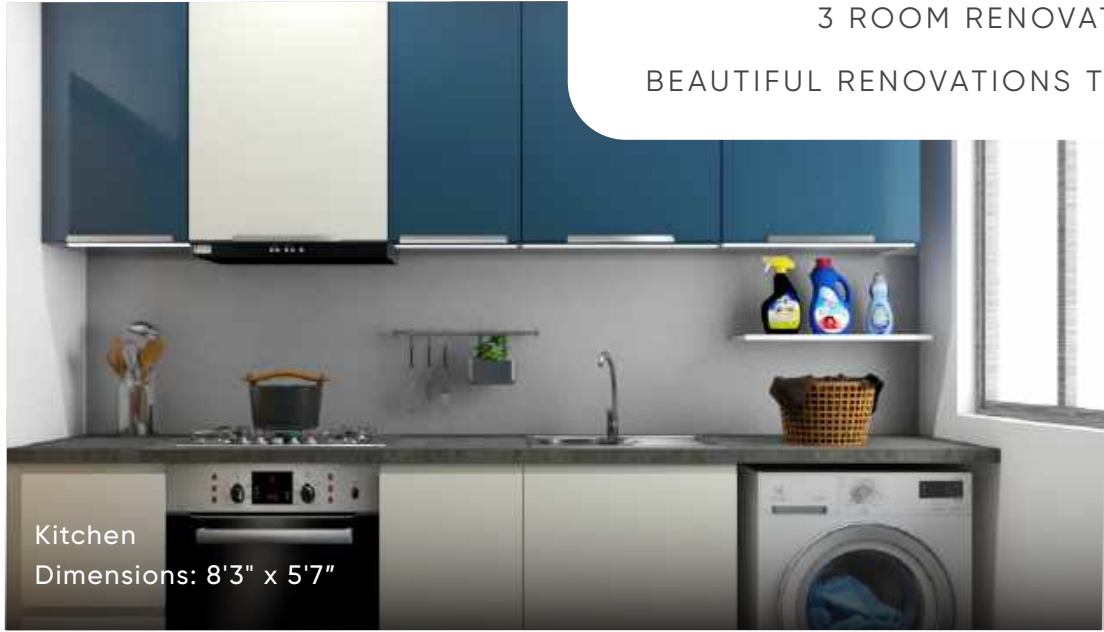

3 ROOM RENOVATION PACKAGE
FOR HDB BTO HOMES

In collaboration with

3 ROOM RENOVATION AT \$12,500*
BEAUTIFUL RENOVATIONS THAT ARE AFFORDABLE TOO

Kitchen
Dimensions: 8'3" x 5'7"

Living room
Dimensions: 23'7" x 10'9"