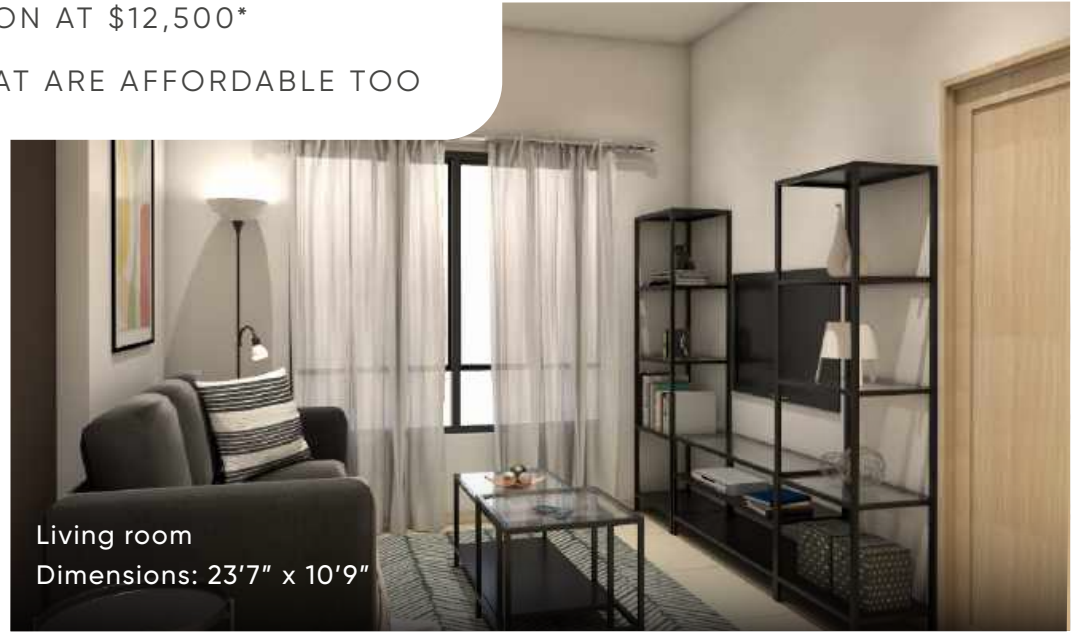

3 ROOM RENOVATION PACKAGE
FOR HDB BTO HOMES

In collaboration with

3 ROOM RENOVATION AT \$12,500*
BEAUTIFUL RENOVATIONS THAT ARE AFFORDABLE TOO

Kitchen
Dimensions: 8'3" x 5'7"

Living room
Dimensions: 23'7" x 10'9"

First bedroom
Dimensions: 11'10" x 9'6"

Second bedroom
Dimensions: 10'6" x 10'5"

*Prices can vary depending on the floor plan, project scope and site conditions. T&Cs Apply.

KITCHEN

Contemporary Chic

White and deep blue cabinetry gives this kitchen a sleek and modern look. It integrates cooking and baking appliances and uses tall, concealed units for ample storage in the kitchen space.