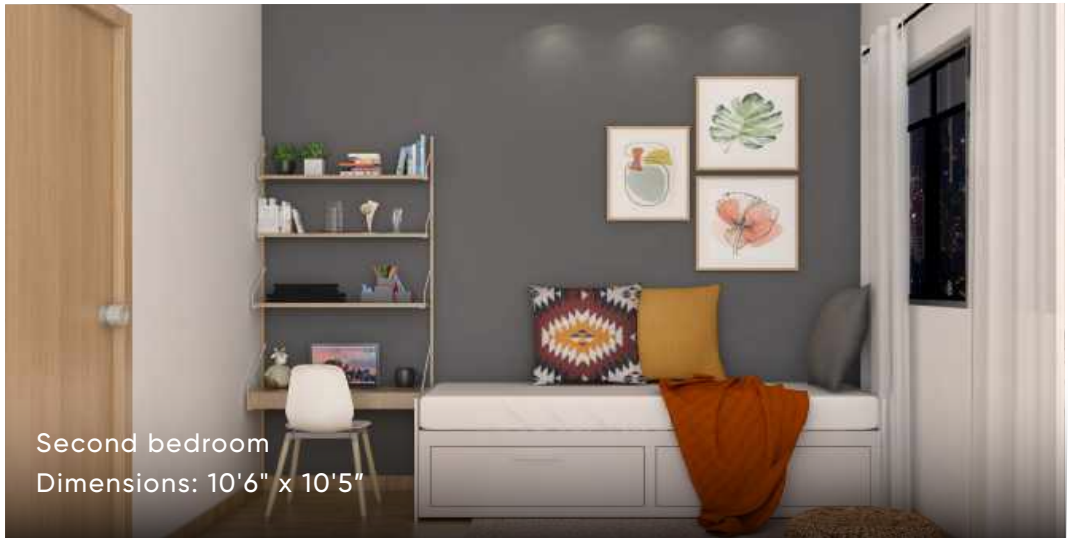

3 ROOM RENOVATION PACKAGE
FOR HDB BTO HOMES

In collaboration with

3 ROOM RENOVATION AT \$12,500*
BEAUTIFUL RENOVATIONS THAT ARE AFFORDABLE TOO

Kitchen
Dimensions: 8'3" x 5'7"

Living room
Dimensions: 23'7" x 10'9"

First bedroom
Dimensions: 11'10" x 9'6"

Second bedroom
Dimensions: 10'6" x 10'5"

*Prices can vary depending on the floor plan, project scope and site conditions. T&Cs Apply.

KITCHEN

Contemporary Chic

White and deep blue cabinetry gives this kitchen a sleek and modern look. It integrates cooking and baking appliances and uses tall, concealed units for ample storage in the kitchen space.

With neutral walls and flooring, this simple and basic bedroom creates visual intrigue through its statement, white steel bed frame. The white sliding wardrobe provides valuable storage space in this compact bedroom. Grey pendant lights complete the look.