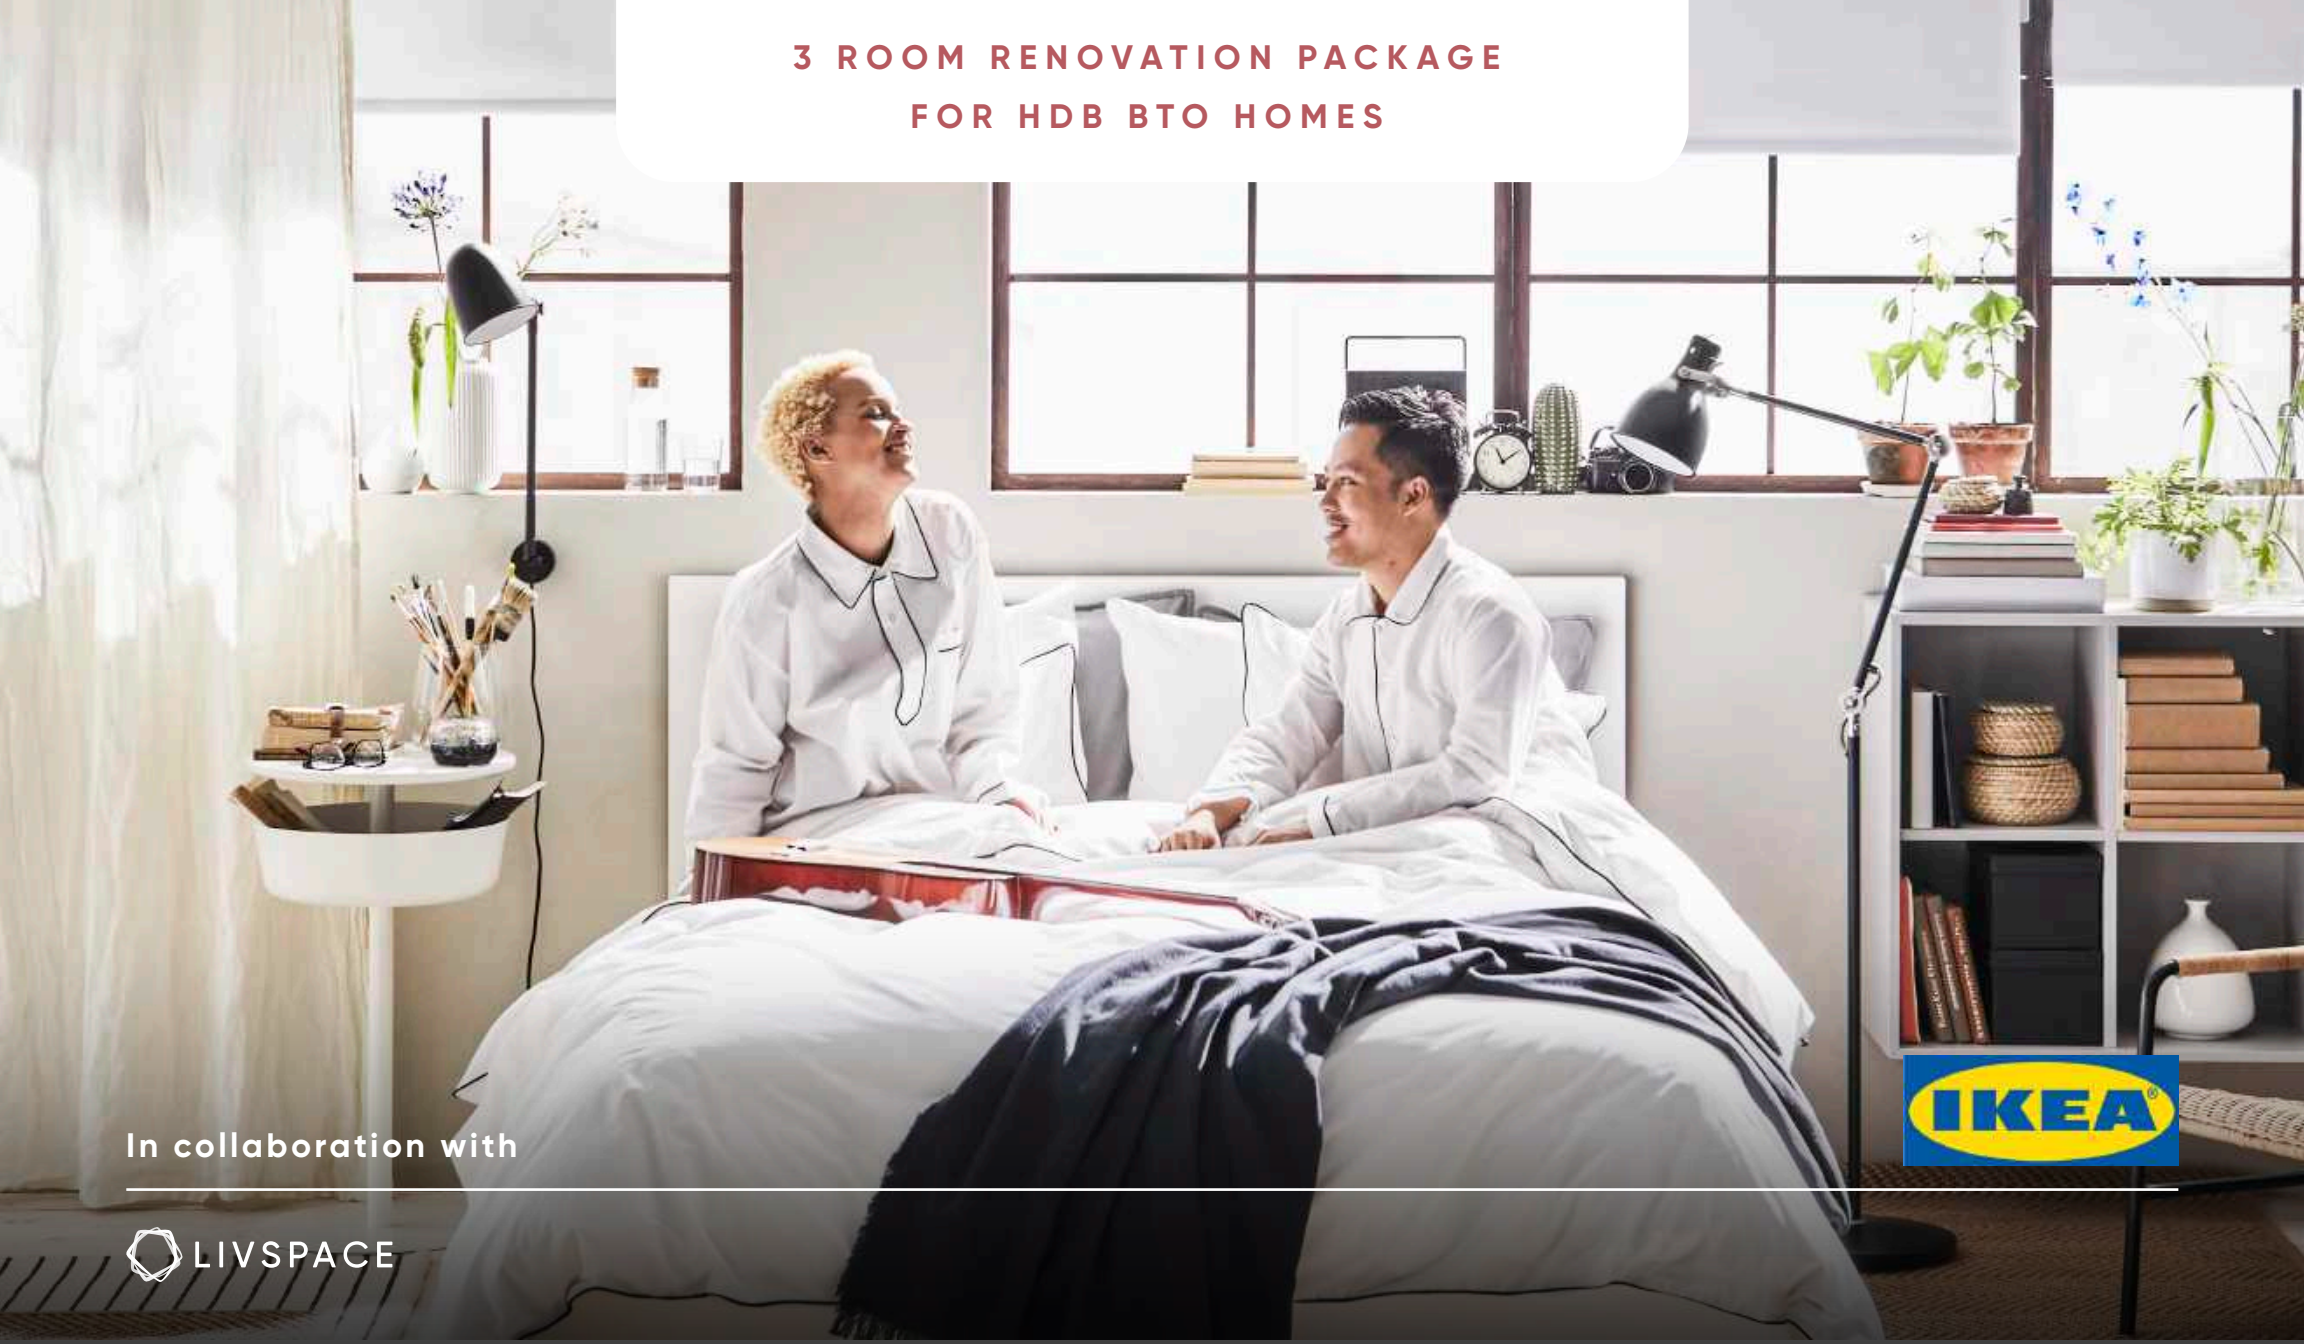

3 ROOM RENOVATION PACKAGE
FOR HDB BTO HOMES

In collaboration with

3 ROOM RENOVATION AT \$12,500*
BEAUTIFUL RENOVATIONS THAT ARE AFFORDABLE TOO

Kitchen
Dimensions: 8'3" x 5'7"

Living room
Dimensions: 23'7" x 10'9"